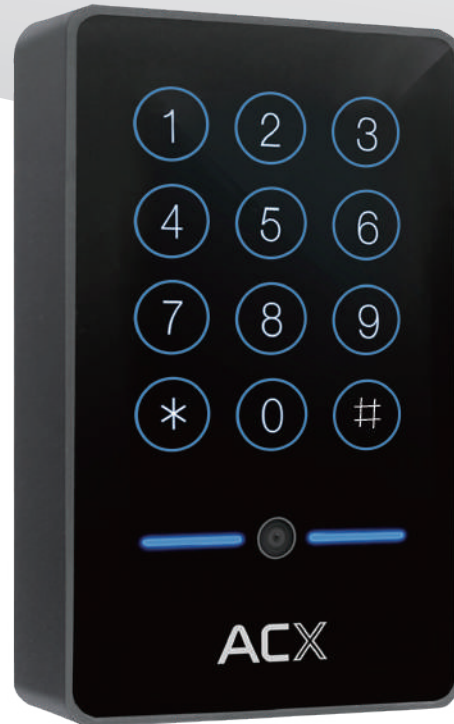

# X Series

The X Series reader integrates with the most advanced biometrics, mobile virtual card and various 13.56MHz contactless smart card technology. The reader provides a multi-selection platform for users to choose the most suitable authentication method they like. The reader has scramble RS485 protocol which works with doors access controller. It also has OSDP and Wiegand interface that works with worldwide door access controllers.

I N N O V A T I O N

FACIAL · PALM VEIN · QR CODE · BLUETOOTH · SMARTCARD · KEYPAD

# X1 & X2

- Support 13.56MHz NXP Mifare, Mifare Plus, DESFire, LEGIC, SONY Felica & HID iCLASS
- 12 keys capacitance keypad
- Support Mobile Virtual Card, Bluetooth 4.0+ and Scramble QR Code
- Red / Green / Blue or mixed LED for visual notification
- Reader buzzer for audio notification
- Customized visual and audio notification for access granted and access denied
- Optical sensor tamper, I am alive feature
- Reader output interface Scramble RS485, OSDP and Wiegand
- 13.56MHz card read range : 5cm+, Bluetooth : 0.5 to 15meters, QR Code 4 to 22cm
- Size : 80mm x 130mm x 20mm

X1

X2

13.56 MHz

Bluetooth

Scramble  
QR code

NFC

Keypad